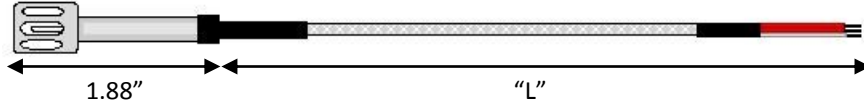

AIR PROBE THERMISTORS

AP STYLE

- IDEAL FOR ELECTRICAL CABINET TEMPERATURE
- AIR TEMPERATURE MEASUREMENT
- 0.1°C & 0.2°C INTERCHANGABLE THERMISTORS
- CUSTOM DESIGNS AVAILABLE

BIRDCAGE AIR PROBE

WATERPROOF AIR PROBE