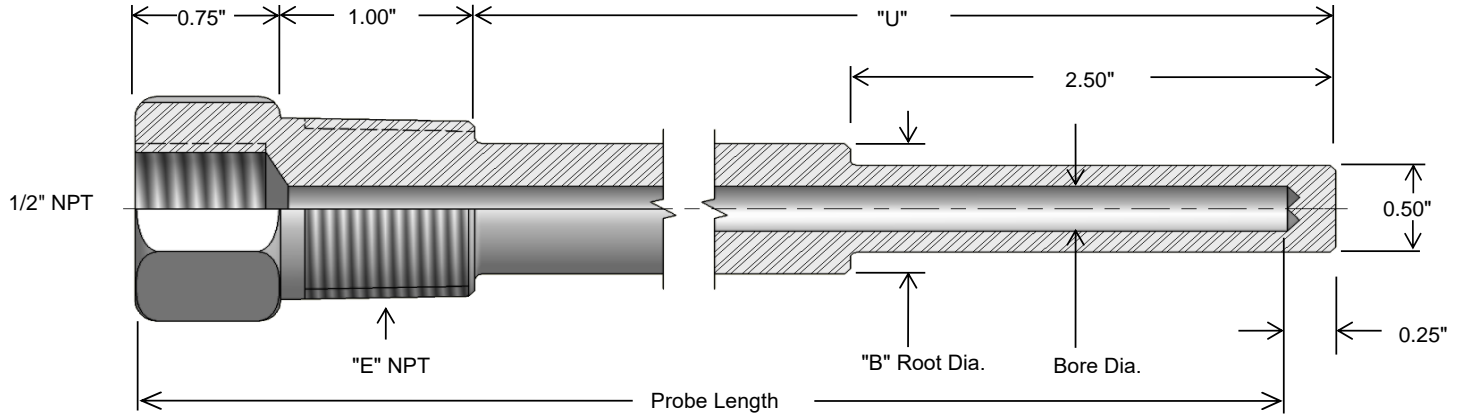

CUSTOM THREADED THERMOWELLS

TW STYLE Stepdown

- CUSTOM BUILT TO CLIENT DRAWING & SPECIFICATION
- OTHER MATERIALS AVAILABLE: BRASS, HASTELLOY C®, MONEL, ETC.
- STANDARD BORE IS 0.260"

ASSEMBLY NO.